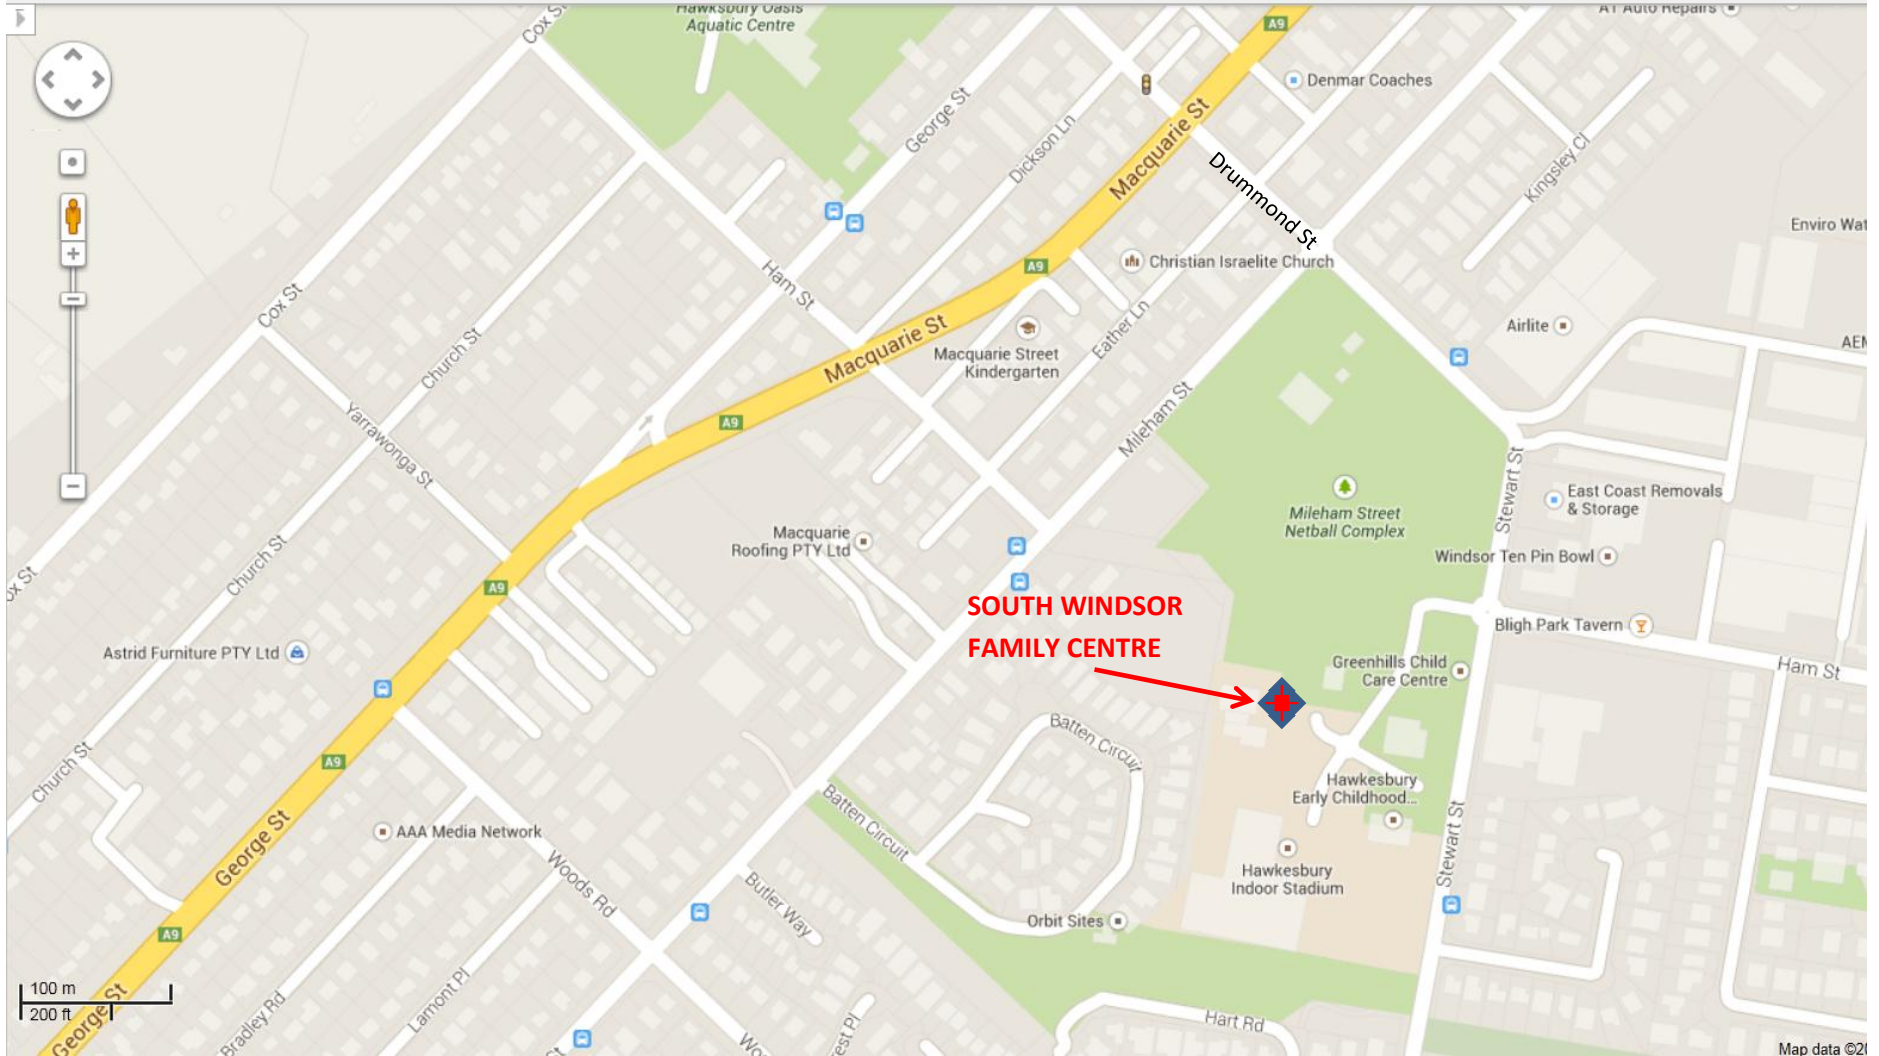

South Windsor NSW

**SOUTH WINDSOR
FAMILY CENTRE**

100 m
200 ft

Map data ©21